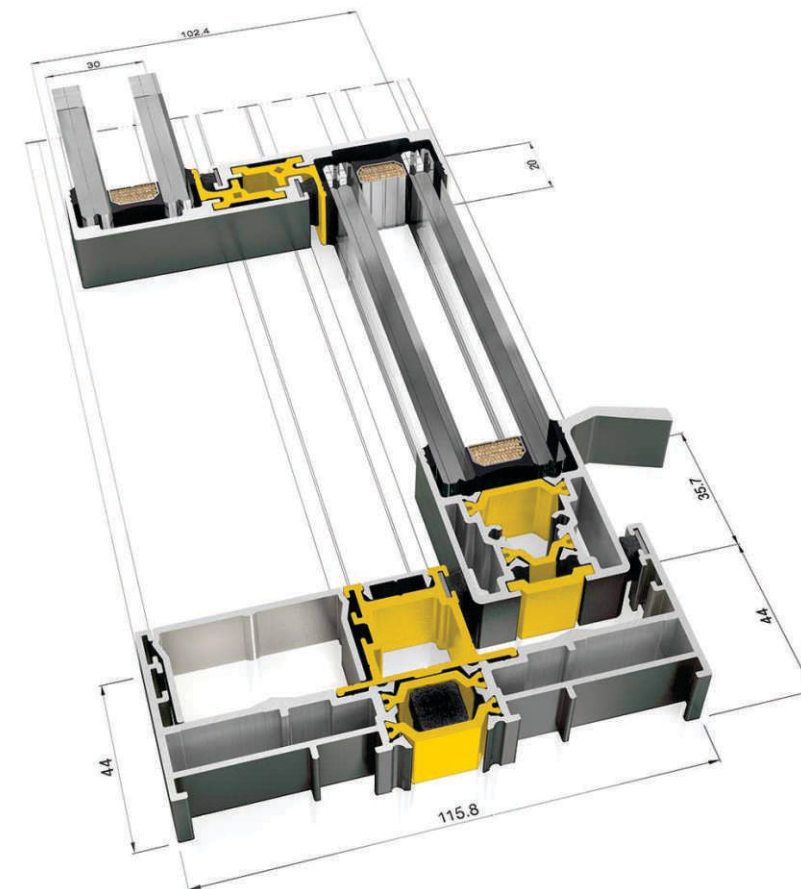

APX20

THE ULTRA SLIM NEW
MINIMAL SLIDING DOOR
WITH A 20MM SIGHTLINE

Every horizon is worth seeing, and now you can enjoy amazing views from the comfort of your home. InfiniGlide 3 is the perfect, ultra slim frame to bring your outdoors inside.

Ultra Slim 20mm Interlock

Up to 2.5m x 3m Per Panel

Fully Concealable Frame & Threshold

3 Tracks & Pocket Door Option

Fully Openable With Glass-To-Glass Corners

Multi-Point Locking

COR Vision Sliding

Size Limits

Maximum Length	2500mm
Maximum Width	3000mm
Maximum Weight	320kg

GLAZING THICKNESS	26-30 mm	
GLAZING METHOD	Structurally bonded	
SIGHTLINE (TYPICAL)	20 mm	
FRAME DEPTH	2 RAIL	116 mm
	3 RAIL	182 mm

PERFORMANCE	
U-VALUE	From 1.3 W/m ² K
AIR PERMEABILITY	Class 4
WATER TIGHTNESS	Class 7A
WIND RESISTANCE	Class C5
ACCOUSTIC INSULATION	41 dB Rw