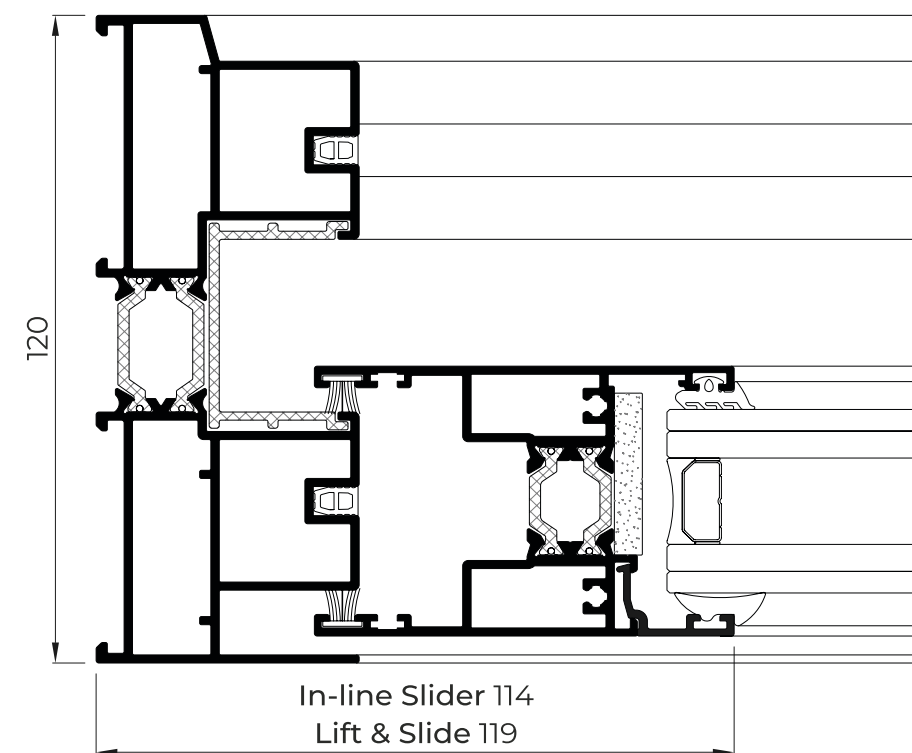

### Size Limits

Maximum panel width	2500mm
Maximum panel height	3000mm
Maximum panel weight	280 kg

## SPECIFICATIONS

- Ultra slim 47mm interlock
- Up to 2.5m x 3.0m per panel
- Stylish colour-matched hardware
- Kit frame and sash option for full site-assembly

PERFORMANCE	
U-VALUE	From 1.1 W/m <sup>2</sup> K
AIR PERMEABILITY	Class 3*/4**
WATER TIGHTNESS	Class 7A
WIND RESISTANCE	Class C5*/C2**
MAXIMUM ACOUSTIC INSULATION	40dB Rw